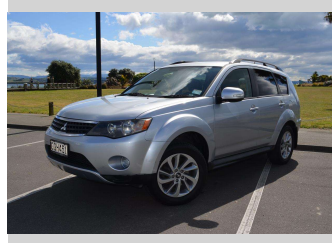

# 2012 Mitsubishi Outlander 2.0 2WD LS

Purchase Price

**\$8,995**

Includes GST, Registration & Licensing

Finance may be available on this vehicle. Ask one of our friendly staff for more information.

finance  
**NOW**

## Top features

None Listed

Body Style

**5 door, Station Wagon**

Odometer

**209,000 km**

Engine

**1998 cc, Internal Combustion**