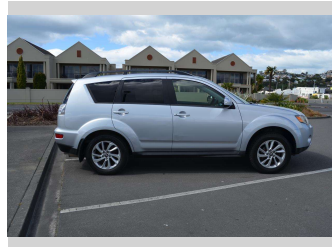

2012 Mitsubishi Outlander 2.0 2WD LS

Purchase Price

$8,995

Includes GST, Registration & Licensing

Finance may be available on this vehicle. Ask one of our friendly staff for more information.

finance
NOW

Gain peace of mind with Mechanical Breakdown Insurance. **Ask us how.**

Top features

None Listed

Body Style

5 door, Station Wagon

Odometer

209,000 km

Engine

1998 cc, Internal Combustion

Fuel Type

Petrol

Transmission

Automatic, Front Wheel

Wheels

-

VIN

JMYXTCW4WCU004255

Interior

-

Safety

-

Reg No.

GGH451

Ext Colour

Silver

History

NZ New, 8 owners

Seats

7 seats

CO2 Emissions

-

Energy Economy

-

Stock ID: 1653

Allan Pike Cars | Phone 06 835 7072 | Email sales@allanpikecars.co.nz
Napier, New Zealand
www.allanpikecars.co.nz